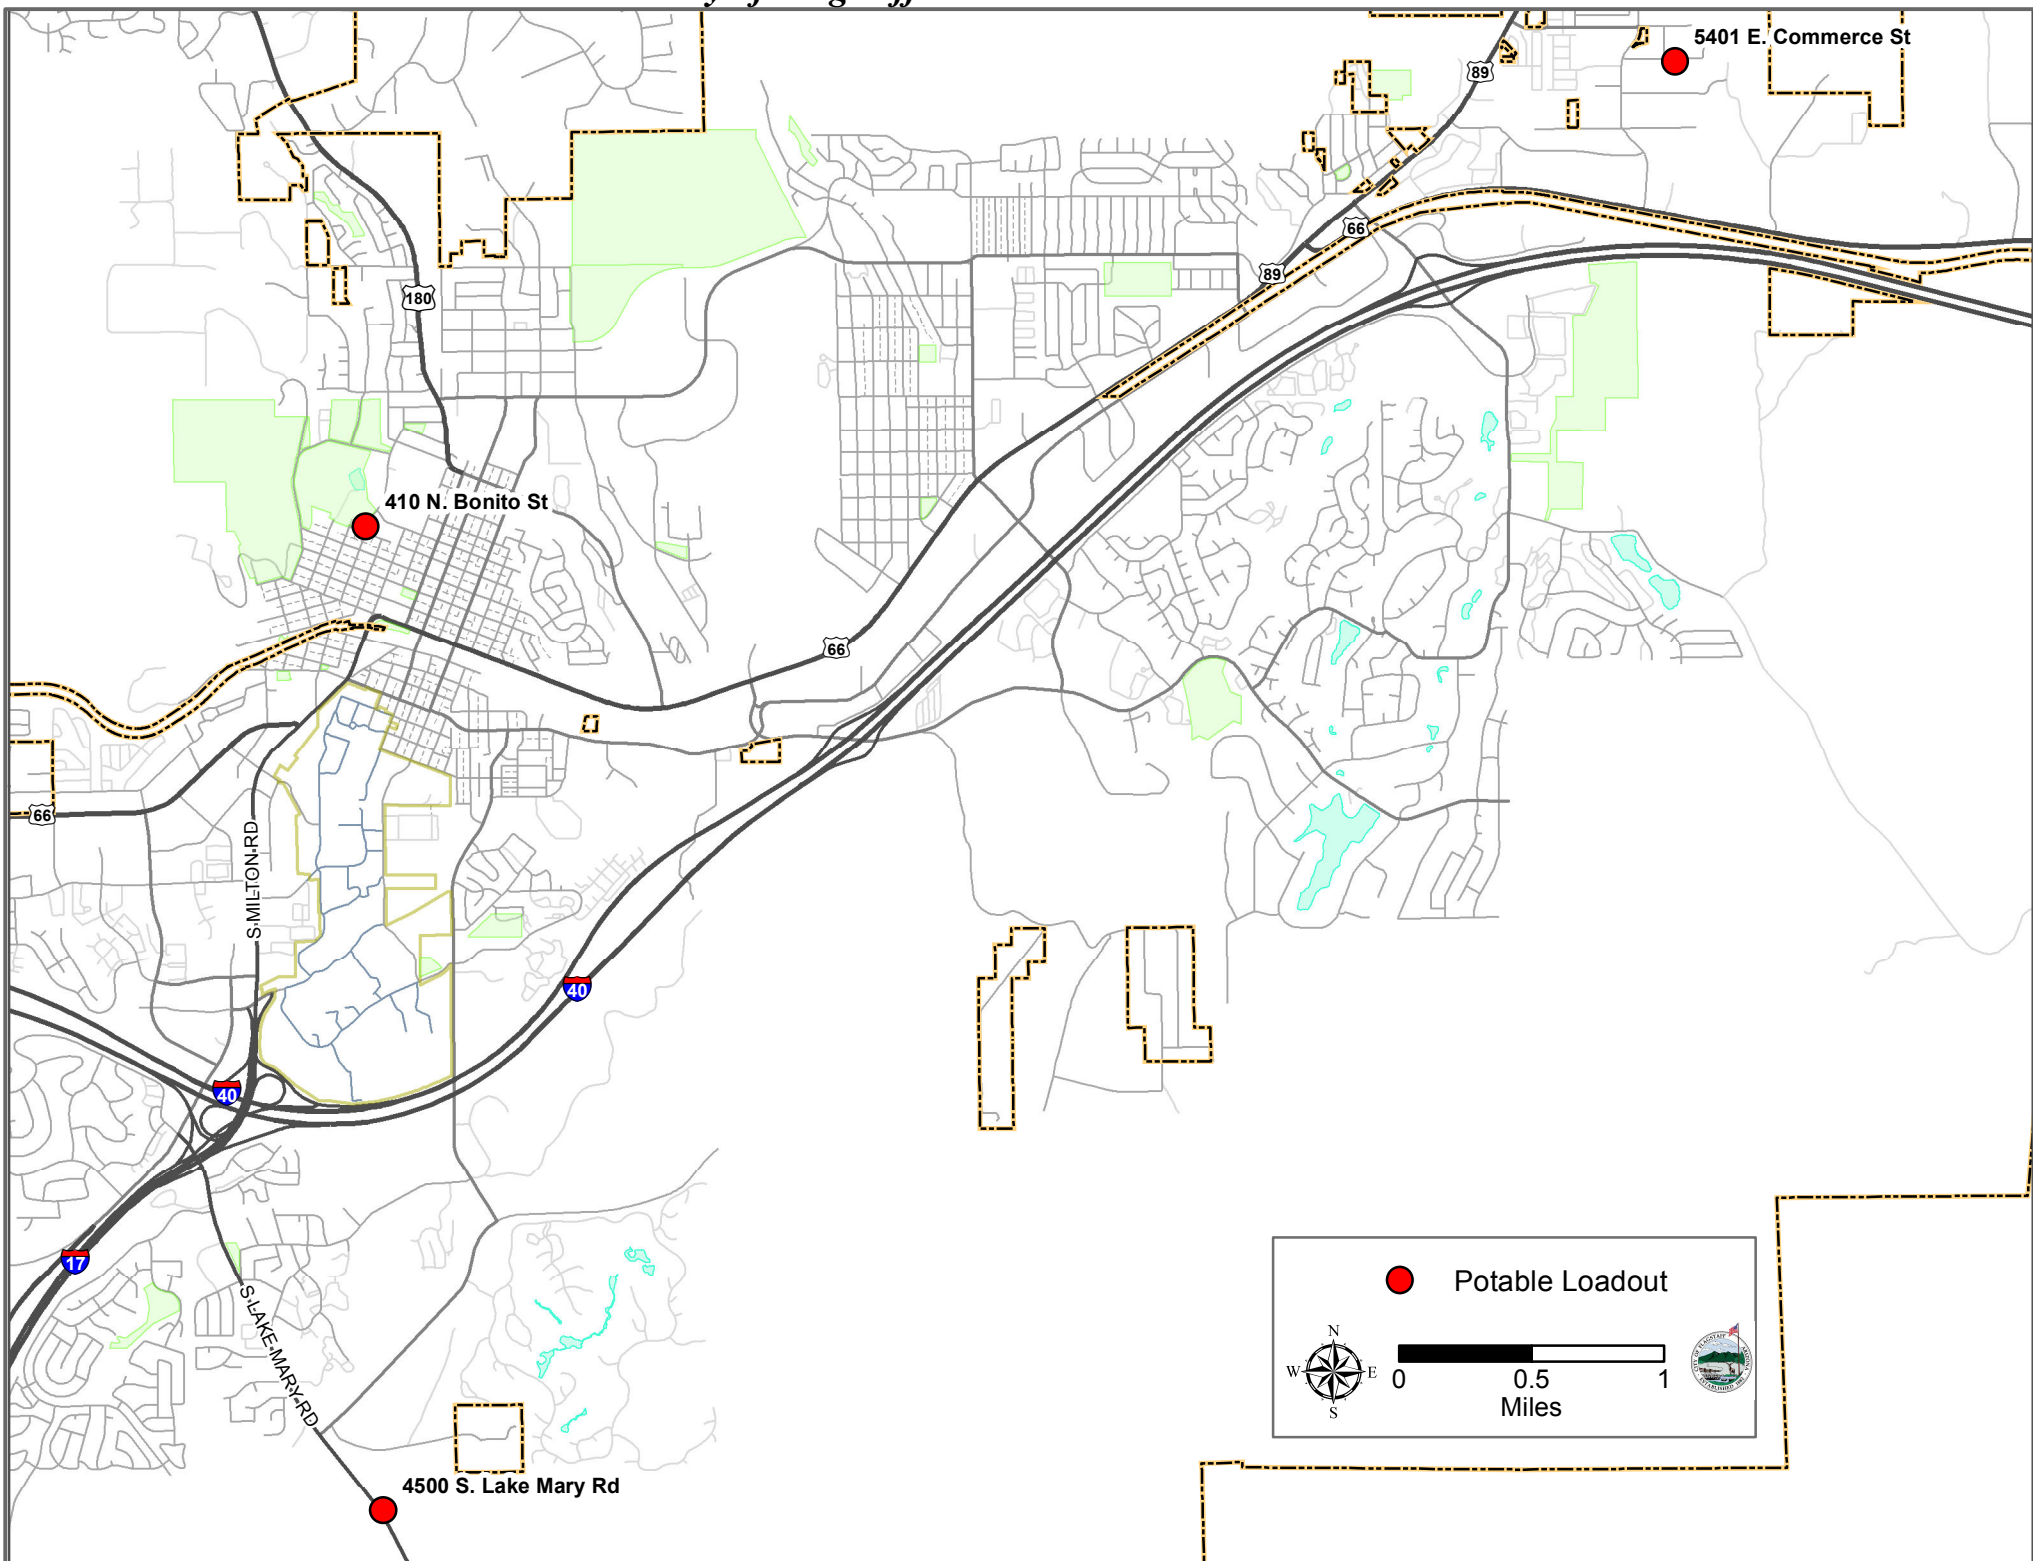

*City of Flagstaff - Potable Water Loadouts*

● Potable Loadout

0 0.5 1 Miles