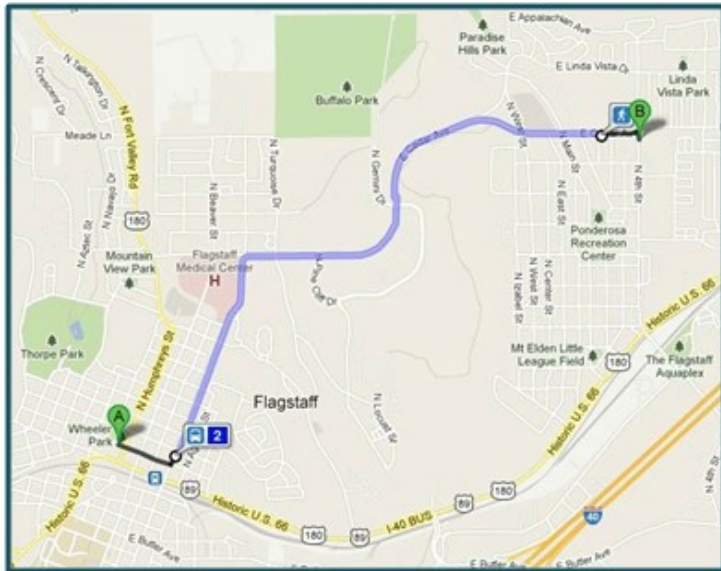

City Transit Pass Program

East Flagstaff Community Library

3000 N 4th Street # 5
Flagstaff, AZ 86004

Bus 2

Also on this route: Buffalo Park
Alternate route: Bus 7

East Flagstaff Community Library

Directions from City Hall
3000 N 4th Street # 5
Flagstaff, AZ 86004

Start: City Hall
211 W Aspen Avenue
Flagstaff, AZ 86001

Walk to: San Francisco Street / Birch Avenue
About 6 minutes (0.3 miles)

Take bus from: San Francisco Street / Birch Avenue - Stop #1
2 Bus- towards Flagstaff Mall
(10 minutes, 6 stops)
Route repeats every 30 minutes

To: Cedar Avenue /Aris Street (Salvation Army) –
Stop #8

Walk to: 3000 N 4th Street # 5
Flagstaff, AZ 86004-1831
About 4 minutes (0.2 miles)

Travel time: about 19 minutes

Reverse for the trip back

Take bus from: Cedar Avenue (Cedar Plaza) - Stop #21
2 Bus- towards Downtown Transfer Center
(9 minutes, 6 stops)
Route repeats every 30 minutes

To: San Francisco Street / Birch Avenue - Stop #1