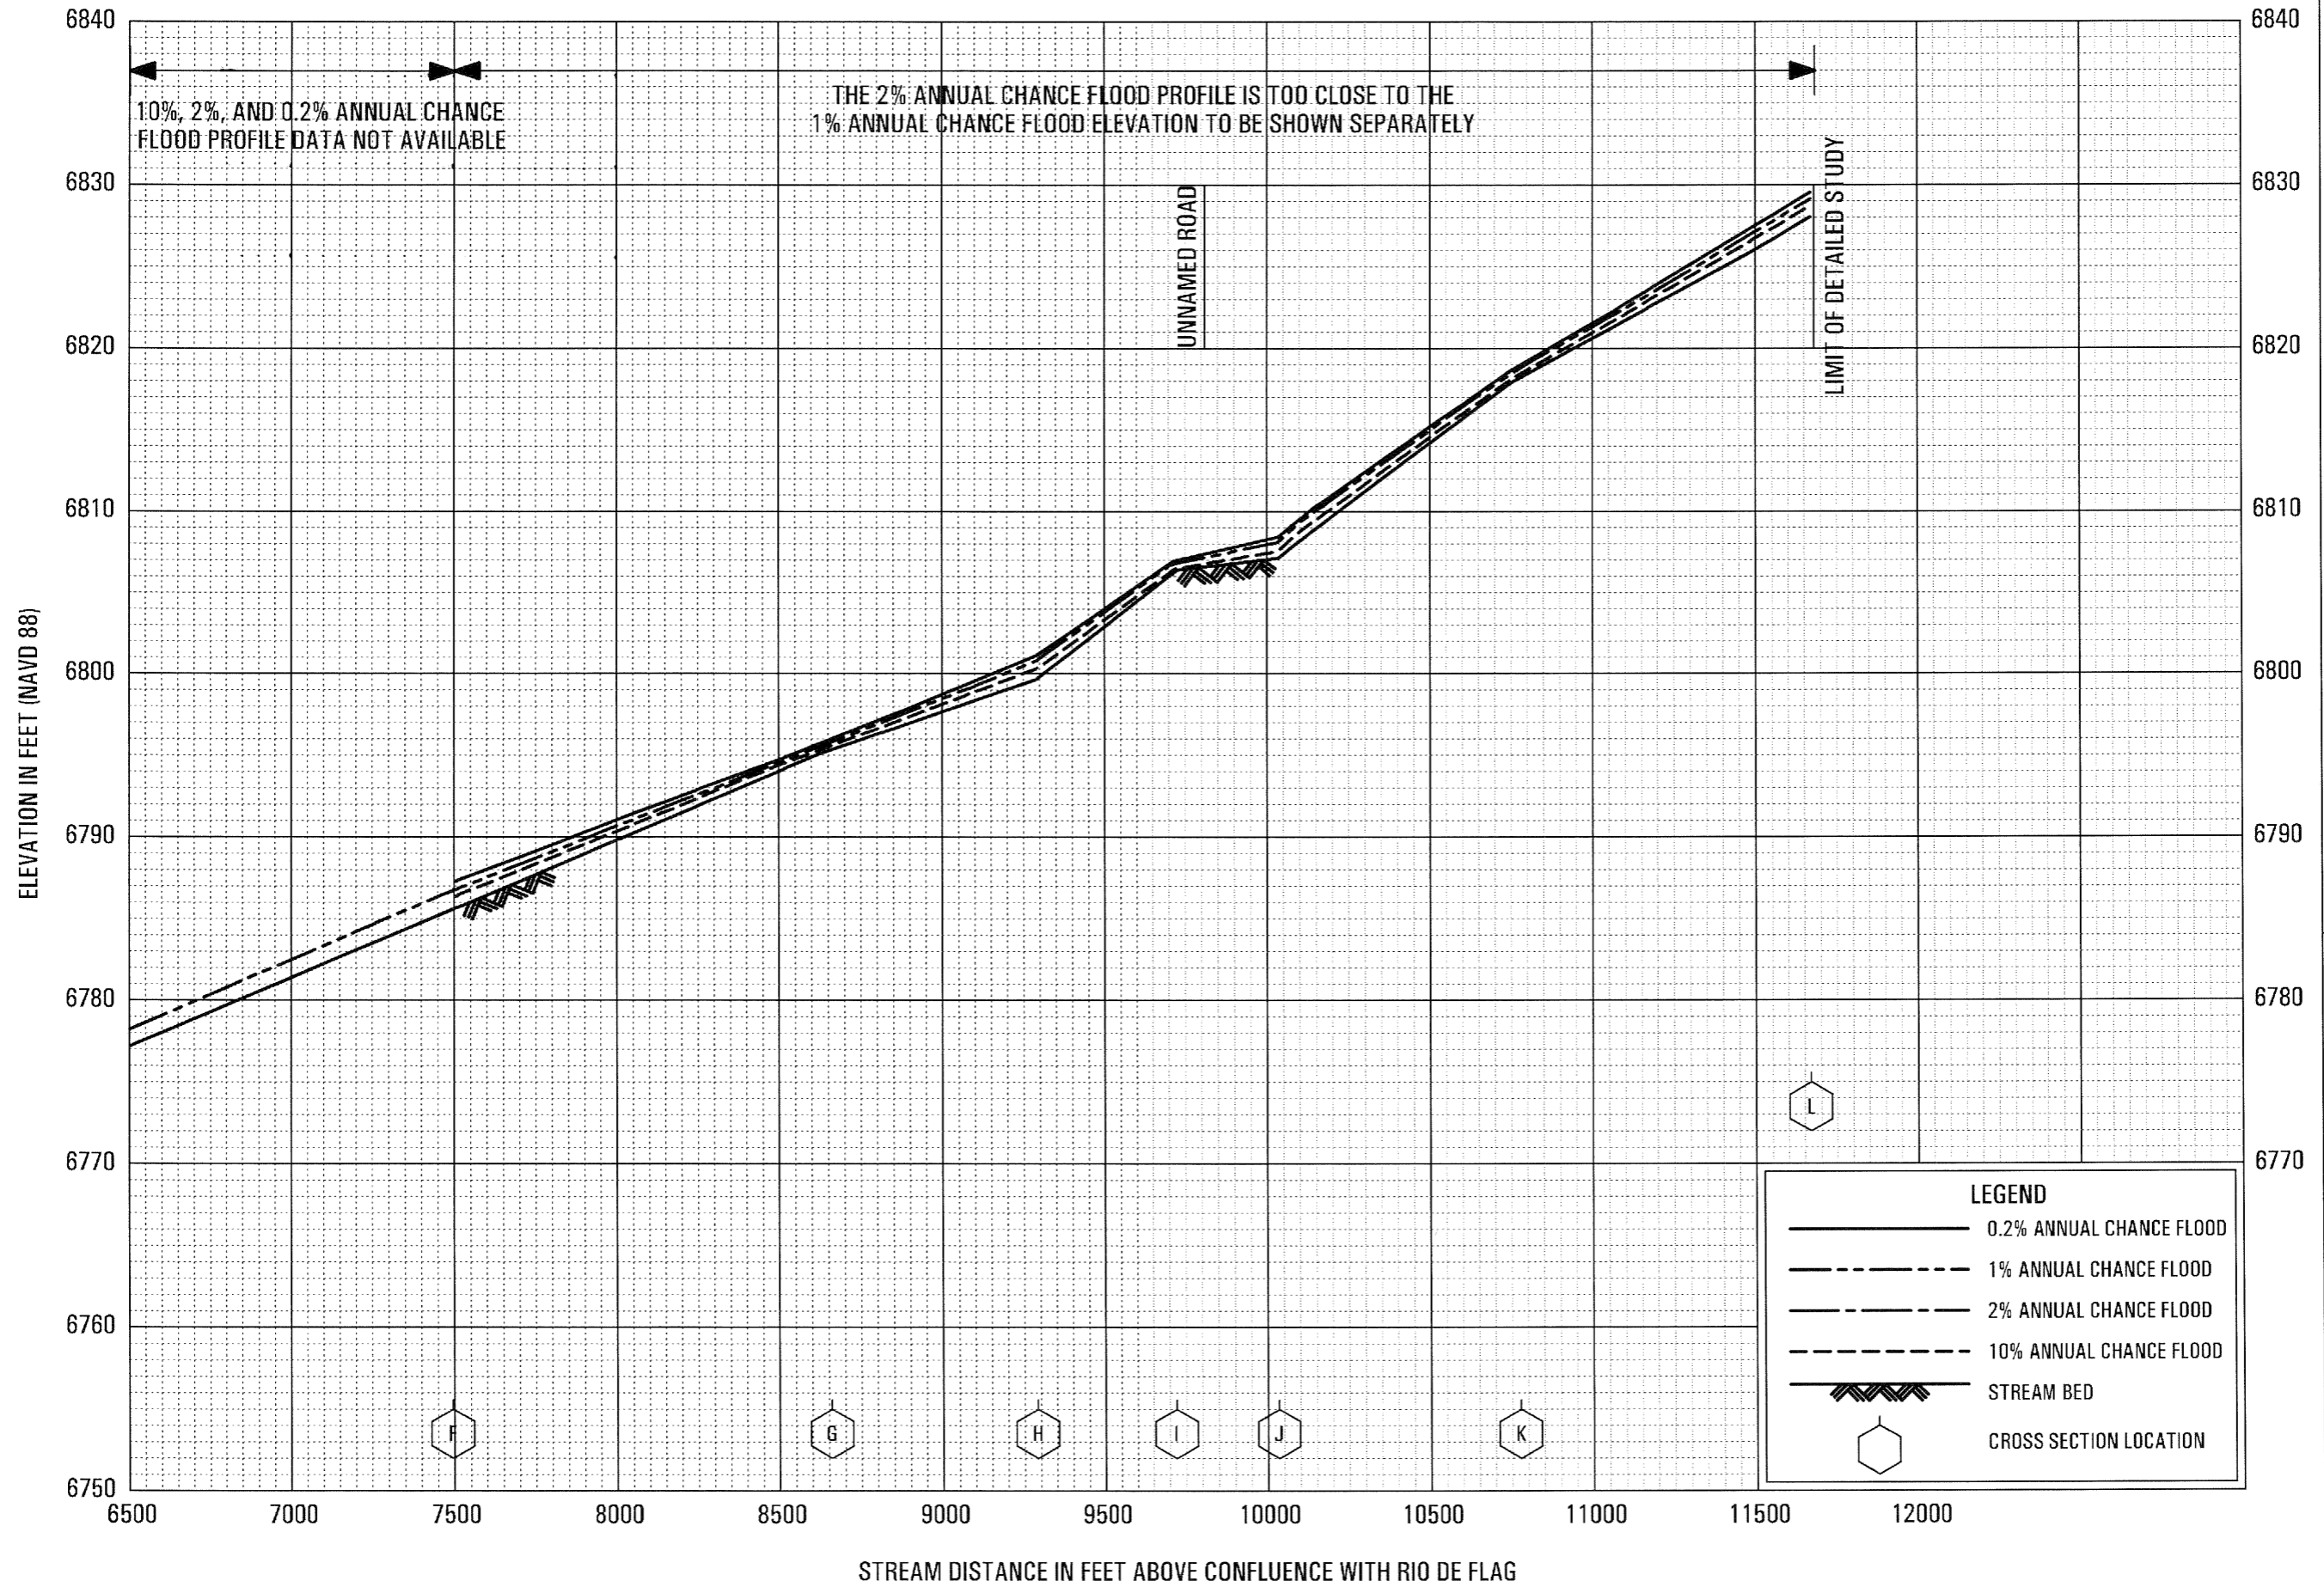

**FLOOD PROFILES**  
PEACEFUL VALLEY WASH

FEDERAL EMERGENCY MANAGEMENT AGENCY  
**COCONINO COUNTY, AZ**  
AND INCORPORATED AREAS

FLOOD PROFILES

PEACEFUL VALLEY WASH

FEDERAL EMERGENCY MANAGEMENT AGENCY  
 COCONINO COUNTY, AZ  
 AND INCORPORATED AREAS