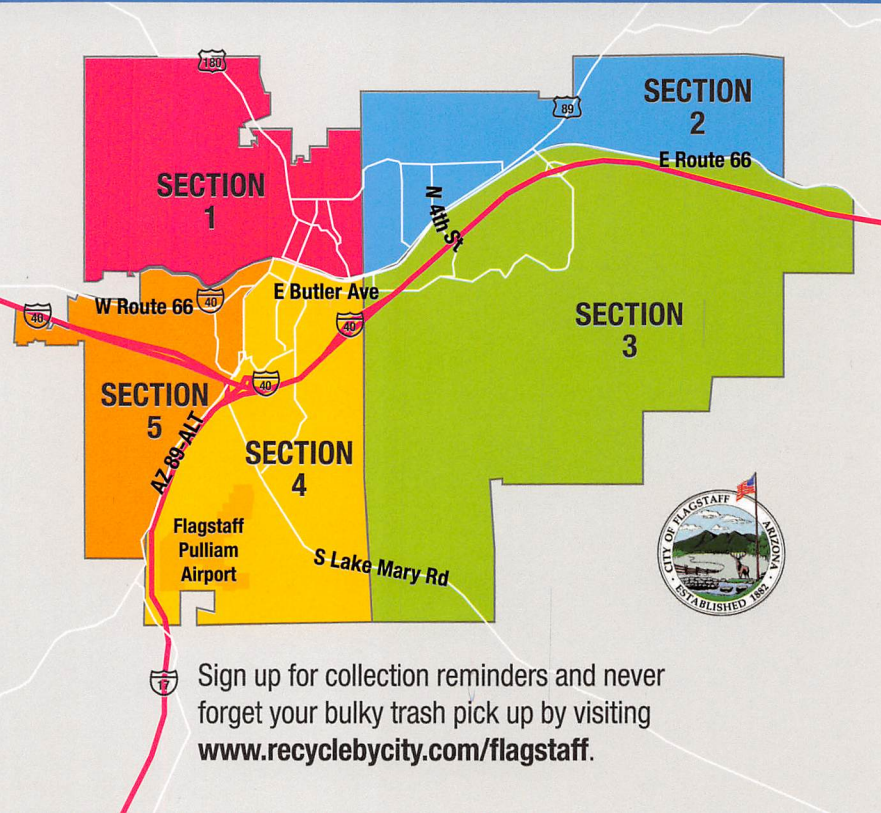

# 2019 Bulk Pickup Schedule

Items may be placed for collection one week prior to start date and no later than 6 AM on the Monday of your collection week.

SECTION	COLLECTION WEEK	
<b>SECTION 1</b>	DEC 31	AUG 5
	FEB 11	SEP 9
	MAR 18	OCT 14
	APR 22	NOV 18
	MAY 27	DEC 23
	JUL 1	
<b>SECTION 2</b>	JAN 14	AUG 12
	FEB 18	SEP 16
	MAR 25	OCT 21
	APR 29	NOV 25
	JUN 3	DEC 30
	JUL 8	
<b>SECTION 3</b>	JAN 21	JUL 15
	FEB 25	AUG 19
	APR 1	SEP 23
	MAY 6	OCT 28
	JUN 10	DEC 2

SECTION	COLLECTION WEEK	
<b>SECTION 4</b>	JAN 28	JUL 22
	MAR 4	AUG 26
	APR 8	SEP 30
	MAY 13	NOV 4
JUN 17	DEC 9	
<b>SECTION 5</b>	FEB 4	JUL 29
	MAR 11	SEP 2
	APR 15	OCT 7
	MAY 20	NOV 11
	JUN 24	DEC 16

Citywide Christmas tree collection January 7 – 11.

**Help us divert your organic waste by keeping your yard waste separate from other items!**

## Collection instructions

- Pile items at the curb no earlier than one week prior to the start date and by 6 AM on Monday of your collection week
- Piles larger than 5x5x10 feet will not be picked up