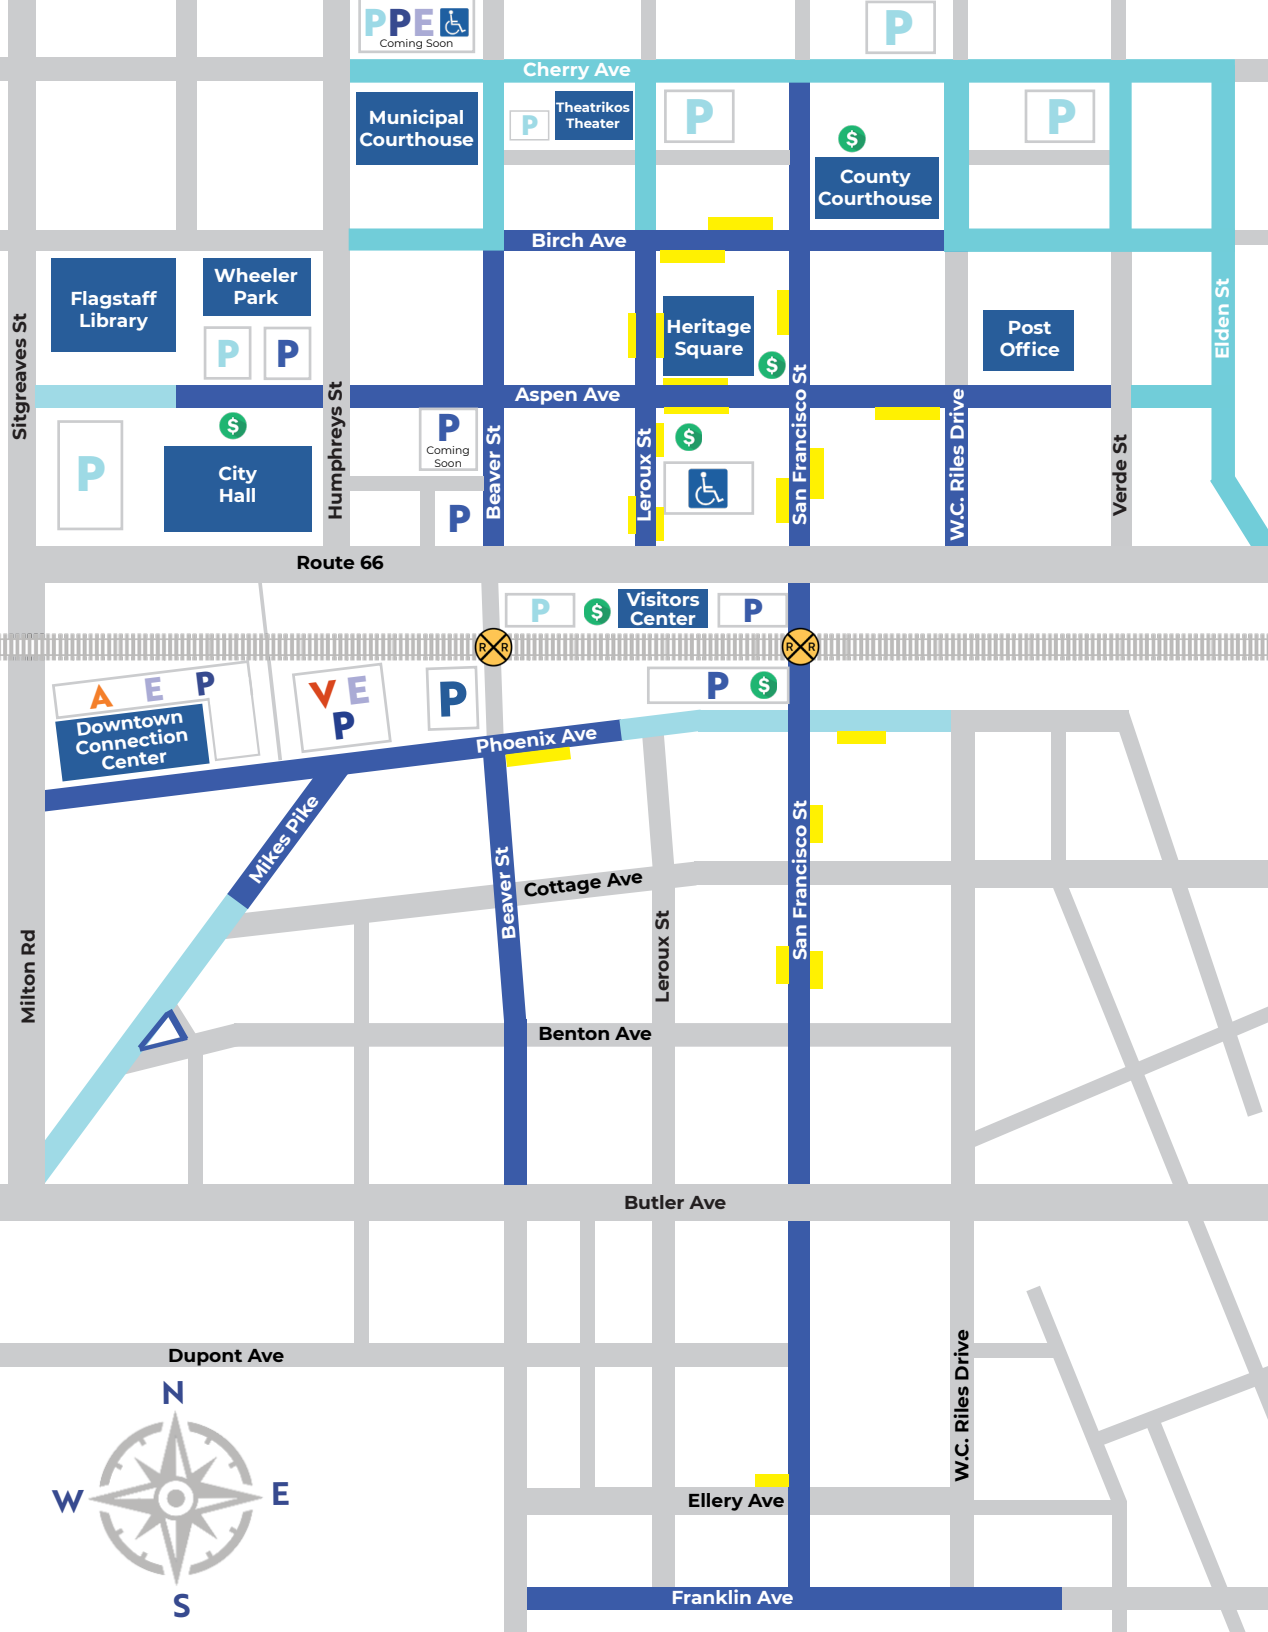

DOWNTOWN FLAGSTAFF PARKING MAP

GENERAL INFORMATION

Parking is \$1 an hour

ParkFlag Hours:
Sun - Thur: 9am - 5pm
Fri - Sat: 9am - 8pm

Download the Flowbird app on your mobile phone for touchless and convenient payment

DOWNTOWN PAY-TO-PARK
SUN - THUR
9 AM - 5 PM
FRI - SAT
9 AM - 8 PM

ON-STREET PARKING

- Pay to park
- Employee parking and pay to park
- 20 minute curbside pick-up zone
- Check signs for free / time limited parking

SURFACE PARKING LOTS

**check signs - some lots are privately owned and operated*

- Free public parking after 5pm and on weekends at city & county lots
- Pay to park parking lot
- Employee permits allowed
- Oversized vehicle parking
- Amtrak parking
- Cash payment accepted
- Accessible Parking