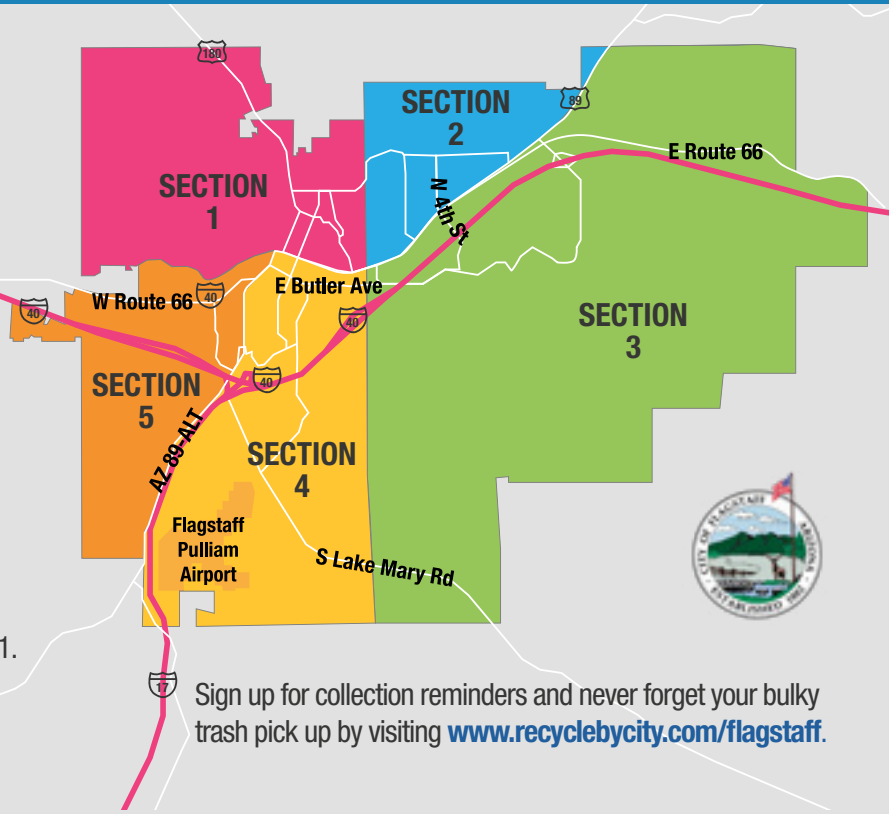

2021 Bulk Pickup Schedule

Items may be placed for collection one week prior to start date and no later than 6 AM on the Monday of your collection week.

SECTION	COLLECTION WEEK	
SECTION 1	JAN 25	JUL 19
	MAR 1	AUG 23
	APR 5	SEP 27
	MAY 10	NOV 1
	JUN 14	DEC 6

SECTION 5	JAN 18	JUL 12
	FEB 22	AUG 16
	MAR 29	SEP 20
	MAY 3	OCT 25
	JUN 7	NOV 29

Citywide Christmas tree collection January 4 – 8, 2021.

Sign up for collection reminders and never forget your bulky trash pick up by visiting www.recyclebycity.com/flagstaff.

Unacceptable items

- Appliances, Electronics, Hazardous waste, Tires
- Construction waste

Find out how to properly dispose of these items by visiting

www.recyclebycity.com/flagstaff

Help us divert your organic waste by keeping your yard waste separate from other items!

Collection instructions

- Pile items at the curb no earlier than one week prior to the start date and by 6 AM on Monday of your collection week
- Piles larger than 5x5x10 feet will not be picked up

Are you confused about trash and recycling in Flagstaff?