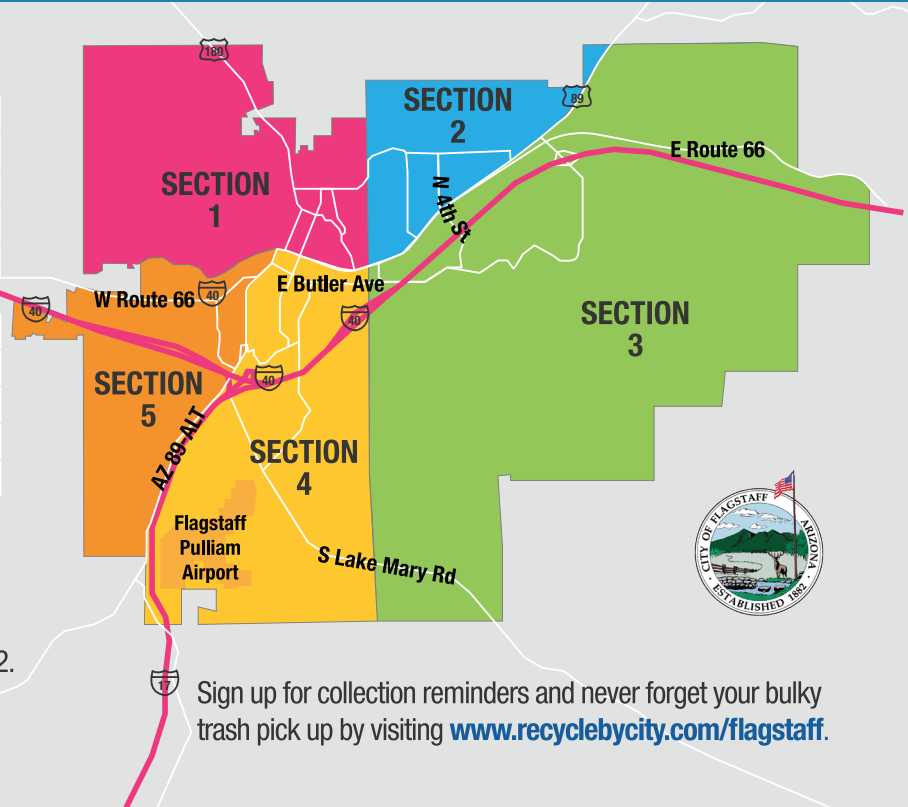

2022 Bulk Pickup Schedule

Items may be placed for collection one week prior to start date and no later than 6 AM on the Monday of your collection week.

SECTION	COLLECTION WEEK	
SECTION 1	JAN 17	JUL 11
	FEB 21	AUG 15
	MAR 28	SEP 19
	MAY 2	OCT 24
	JUN 6	NOV 28

SECTION	COLLECTION WEEK	
SECTION 2	JAN 24	JUL 18
	FEB 28	AUG 22
	APR 4	SEP 26
	MAY 9	OCT 31
	JUN 13	DEC 5

SECTION	COLLECTION WEEK	
SECTION 3	JAN 31	JUL 25
	MAR 7	AUG 29
	APR 11	OCT 3
	MAY 16	NOV 7
	JUN 20	DEC 12

Citywide Christmas tree collection January 3 – 7 2022.

Sign up for collection reminders and never forget your bulky trash pick up by visiting www.recyclebycity.com/flagstaff.

Flagstaff's Bulky Trash Collection Program

Collection instructions

- Pile items at the curb no earlier than one week prior to the start date and by 6 AM on Monday of your collection week
- Piles larger than 5x5x10 feet will not be picked up

Are you confused about trash and recycling in Flagstaff?