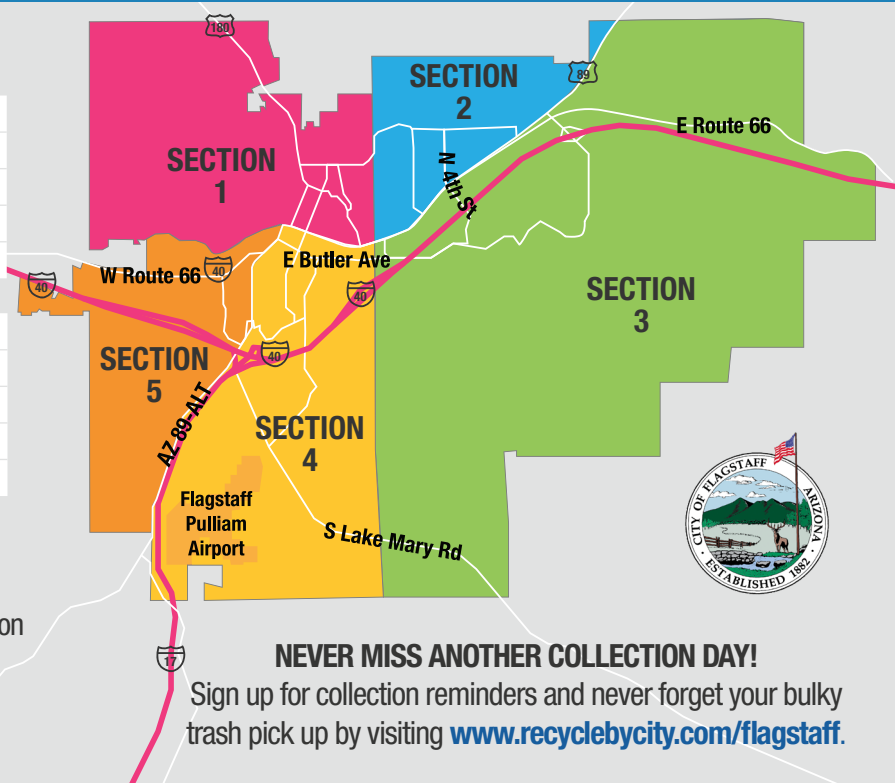

2023 Bulky Waste Schedule

Provided to all single-family residential properties within Flagstaff city limits.

SECTION	COLLECTION WEEK	
SECTION 1	JAN 09	AUG 07
	FEB 13	SEP 11
	MAR 20	OCT 16
	APR 24	NOV 20
	MAY 29	DEC 25
	JUL 03	

Citywide holiday tree collection
January 2 – 6, 2023.

NEVER MISS ANOTHER COLLECTION DAY!

Sign up for collection reminders and never forget your bulky trash pick up by visiting www.recyclebycity.com/flagstaff.

Holiday Tree Recycling

Curbside Pick-up: January 2nd - January 6th, 2023

Place trees on curb by 6:00 am on Monday, January 2nd

Drop-off Locations: January 2nd - January 23rd, 2023

Bring trees to one of the following locations:

- Thorpe Park Annex: 419 N. Mogollon St.
- Continental Little League Field: 5700 E. Old Walnut Canyon Rd.
- Jay Lively Activity Center: 1650 N. Turquoise Dr.

Please remove all lights, tinsel, and ornaments in advance.